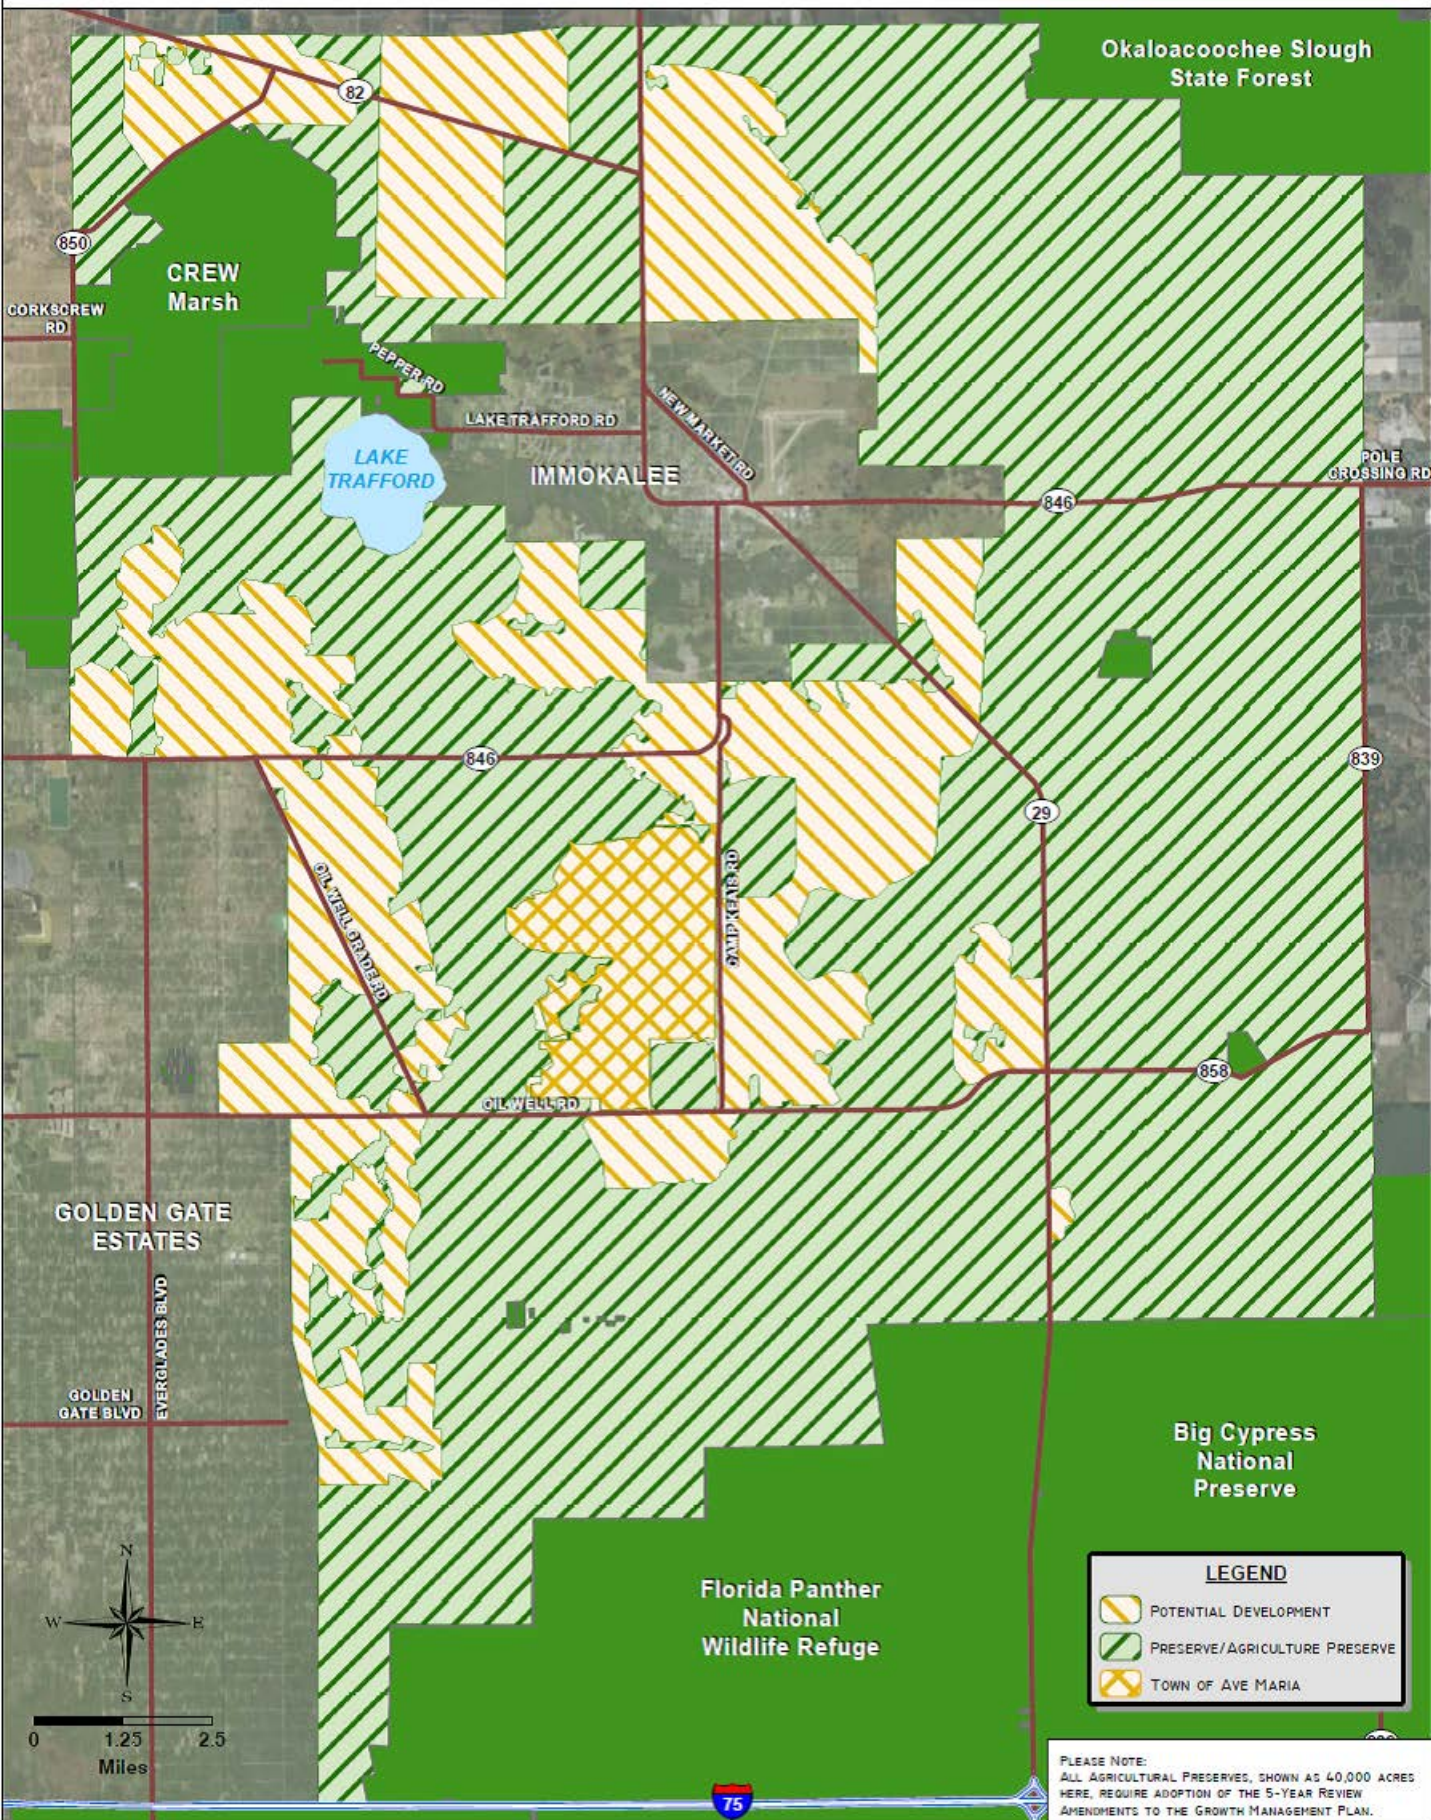

RLSA 2050 CONCEPT PLAN WITH 5-YEAR REVIEW AMENDMENTS

Okaloacoochee Slough State Forest

CREW Marsh

LAKE TRAFFORD

IMMOKALEE

GOLDEN GATE ESTATES

Big Cypress National Preserve

Florida Panther National Wildlife Refuge

LEGEND

-  POTENTIAL DEVELOPMENT
-  PRESERVE/AGRICULTURE PRESERVE
-  TOWN OF AVE MARIA

PLEASE NOTE:
ALL AGRICULTURAL PRESERVES, SHOWN AS 40,000 ACRES HERE, REQUIRE ADOPTION OF THE 5-YEAR REVIEW AMENDMENTS TO THE GROWTH MANAGEMENT PLAN.